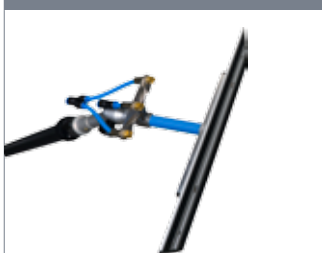

Pad holder

Rigid and reliable.

For pads for microfibre covers. Pad holder can be rotated through 90°, pivot joint can be set at 30/60/90°.

Material: Aluminium

Pad / cm	Art.No.	PU
41	71027	1