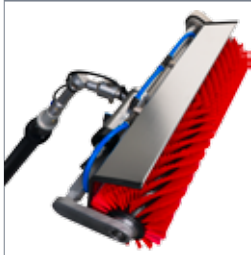

ROTAQLEEN Vario Light (Solar)

Perfect for lengthy solar panel cleaning tasks.

Low kerb weight (4.7 kg) - so that even tall glazed façades can be conveniently cleaned with little physical effort. Precision guidance and control via special patented joint. Brush width: 50 cm.

Weight: 4.7 kg,
Motor (24 V, 180 U/min.)

Width / cm	Art.No.	PU
50	72074	1