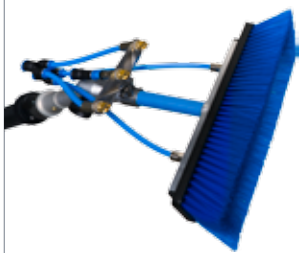

Façade brush

For thorough façade cleansing. Bristle thickness 0.5 mm, bristle length 40 mm.

Material: PE, nylon, blue

Length / cm	Art.No.	PU
27	71003	1
40	71004	1
60	71005	1