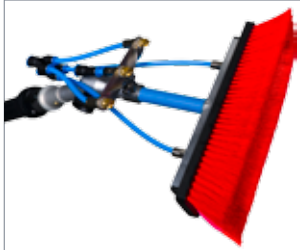

Solar panel brush

For the perfect cleaning of solar panels. Bristle thickness 0.4 mm, bristle length 40 mm, fanned.

Material: PE, PBT, red

Length / cm	Art.No.	PU
27	71006	1
40	71007	1
60	71008	1